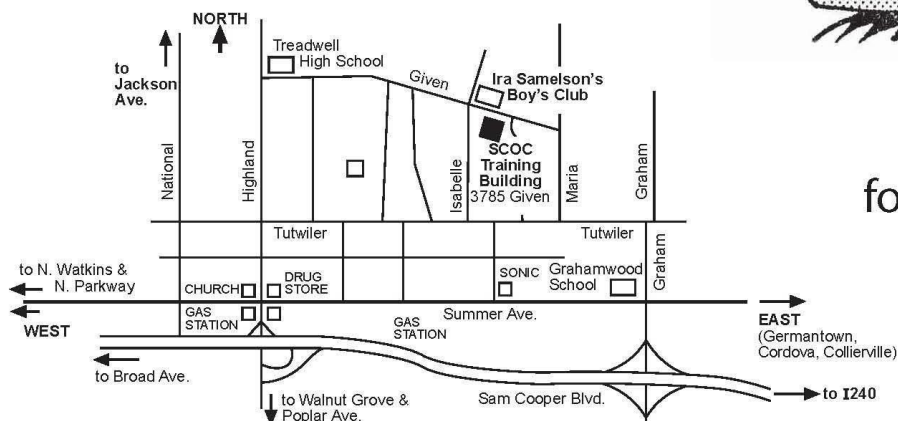

## Shelby County Obedience Club

3785 Given • Memphis, TN • 458-6556

<http://shelbycountyobedienceclub.com>

Present this coupon to receive a  
**\$15.00 Adoption Discount**

toward a  
**Public Beginner Obedience Class at the  
Shelby County Obedience Club**